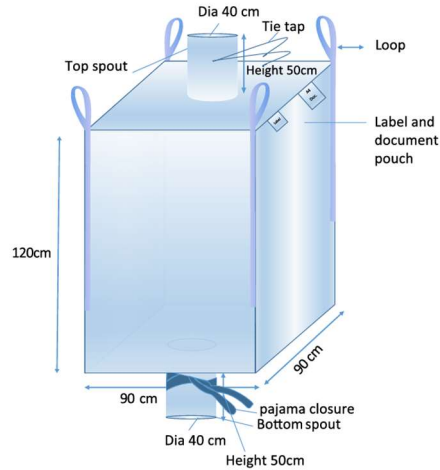

## SSU122: Bulk Bag- Spout Top & Spout Bottom

Suitable for food products, agriculture, minerals, seeds and grains, fertilisers, stock feeds.

<b>Bag size: 90 x 90 x 120 cm</b>	<b>Safe Working Load: 1250 Kg</b>
Test Certification: ISO 21898, FSSC 22000	Fabric GSM: 150
Safety Factor: 5:1	Liner: None
Lamination: None	Loop length: 30 cm, width: 40 mm
Bag type: 4 corner loops	Fabric type: Circular woven
Fabric Colour: White	Discharge: Spout diameter 40 x 50 cm with white web tie (2 x 50 cm).
Filling: Spout diameter 40 x 50 cm with white web tie (2 x 50 cm).	Bag weight: 2,485 grams (+/-4%)
Sewing thread: White	Pouch: A4 attached with top seam.
Packing: 215 or 245 pcs/pallet	UV Treated

The specification is standard for this product and it rarely varies with different orders.