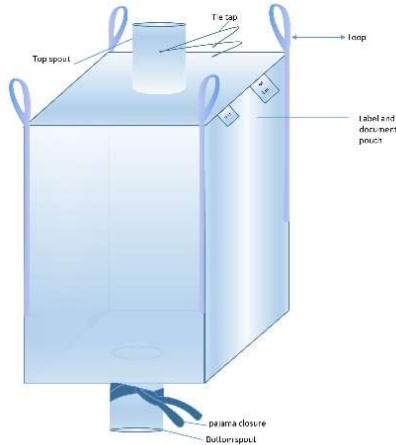

SSU122F: Bulk Bag- Spout Top & Spout Bottom

Suitable for food products, agriculture, minerals, seeds and grains, fertilisers, stock feeds.

Bag size: 90 x 90 x 120 cm	Safe Working Load: 1250 Kg
Test Certification: ISO 21898, FSSC 22000	Fabric GSM: 160
Safety Factor: 5:1	Liner: None
Lamination: None	Loop length: 0+30 cm, width: 40 mm
Bag type: 4 corner loops	Fabric type: Circular woven
Fabric Colour: White	Discharge: Spout (40 x 50 cm).
Filling: Spout (40 x 50 cm).	Bag weight: 1684 grams (+/-4%)
Sewing thread: White	Pouch: A4 attached with top seam.
Packing: 240 pcs/pallet	