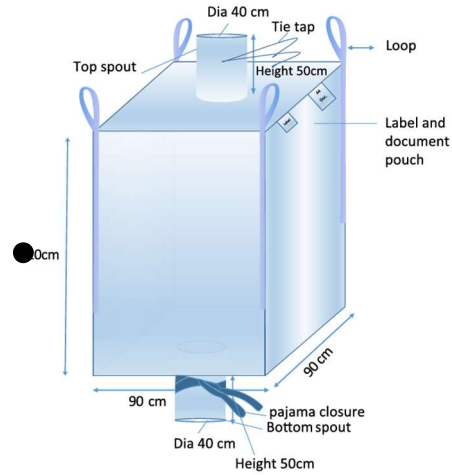

SSU142F (Food Grade): Bulk Bag- Spout Top & Spout Bottom

Suitable for food products, agriculture, minerals, seeds and grains, fertilisers, stock feeds.

Bag size: 90 x 90 x 140 cm	Safe Working Load: 1250 Kg
Test Certification: ISO 21898, FSSC 22000	Fabric GSM: 150
Safety Factor: 5:1	Liner: None
Lamination: None	Loop length: 0+30 cm, width: 40 mm
Bag type: 4 corner loops	Fabric type: Circular woven
Fabric Colour: White	Discharge: Spout diameter 40 x 50 cm with white web tie (2 x 50 cm).
Filling: Spout diameter 40 x 50 cm with white web tie (2 x 50 cm).	Bag weight: 1762 grams (+/-4%)
Sewing thread: White	Pouch: A4 attached with top seam.
Packing: 230 pcs/pallet	UV Treated

The specification is standard for this product and it rarely varies with different orders.