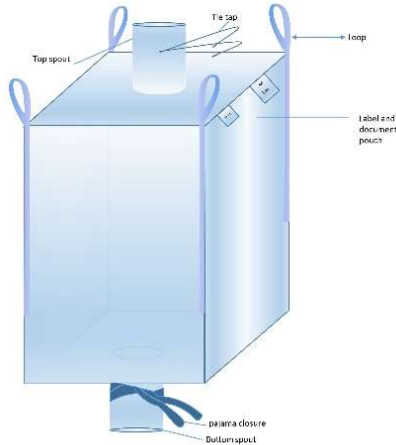

SSU142F: Bulk Bag- Spout Top & Spout Bottom

Suitable for food products, agriculture, minerals, seeds and grains, fertilisers, stock feeds.

Bag size: 90 x 90 x 140 cm	Safe Working Load: 1250 Kg
Test Certification: ISO 21898, FSSC 22000	Fabric GSM: 150
Safety Factor: 5:1	Liner: None
Lamination: None	Loop length: 0+30 cm, width: 40 mm
Bag type: 4 corner loops	Fabric type: Circular woven
Fabric Colour: White	Discharge: Spout (40 x 50 cm).
Filling: Spout (40 x 50 cm).	Bag weight: 1762 grams (+/-4%)
Sewing thread: White	Pouch: A4 attached with top seam.
Packing: 230 pcs/pallet	